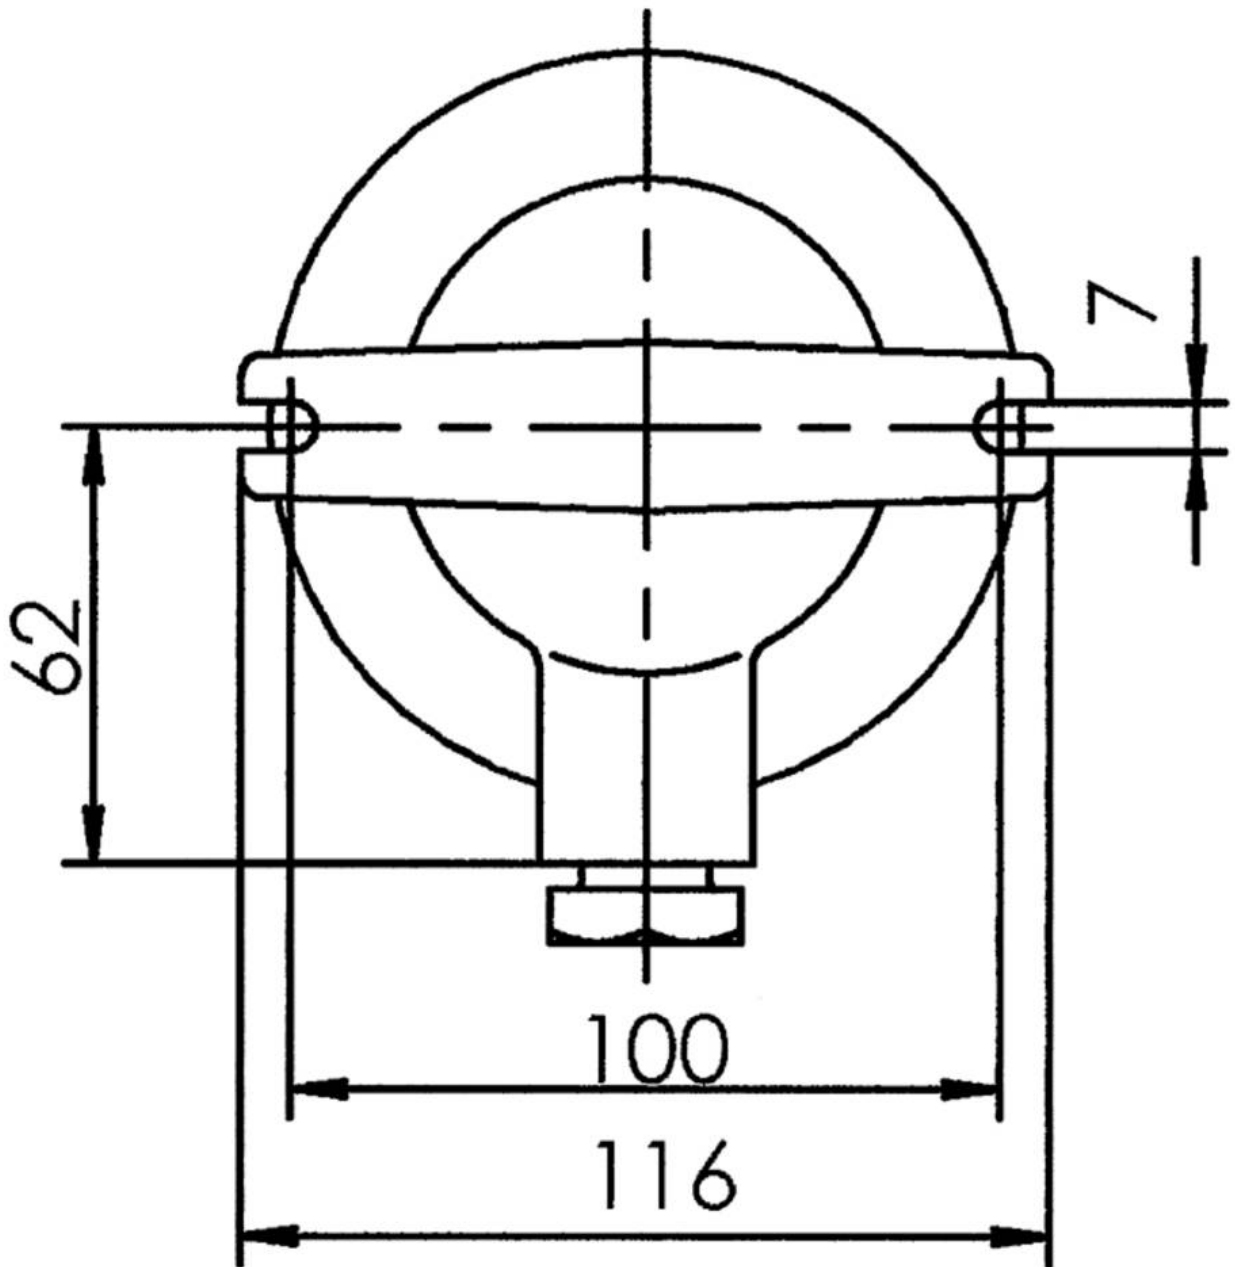

Your Contact:

WISKA Hoppmann GmbH

Kisdorfer Weg 28 · 24568 Kaltenkirchen · Germany

☎ +49-4191-508-0 · 📠 +49-4191-508-209

contact@wiska.de · www.wiska.com