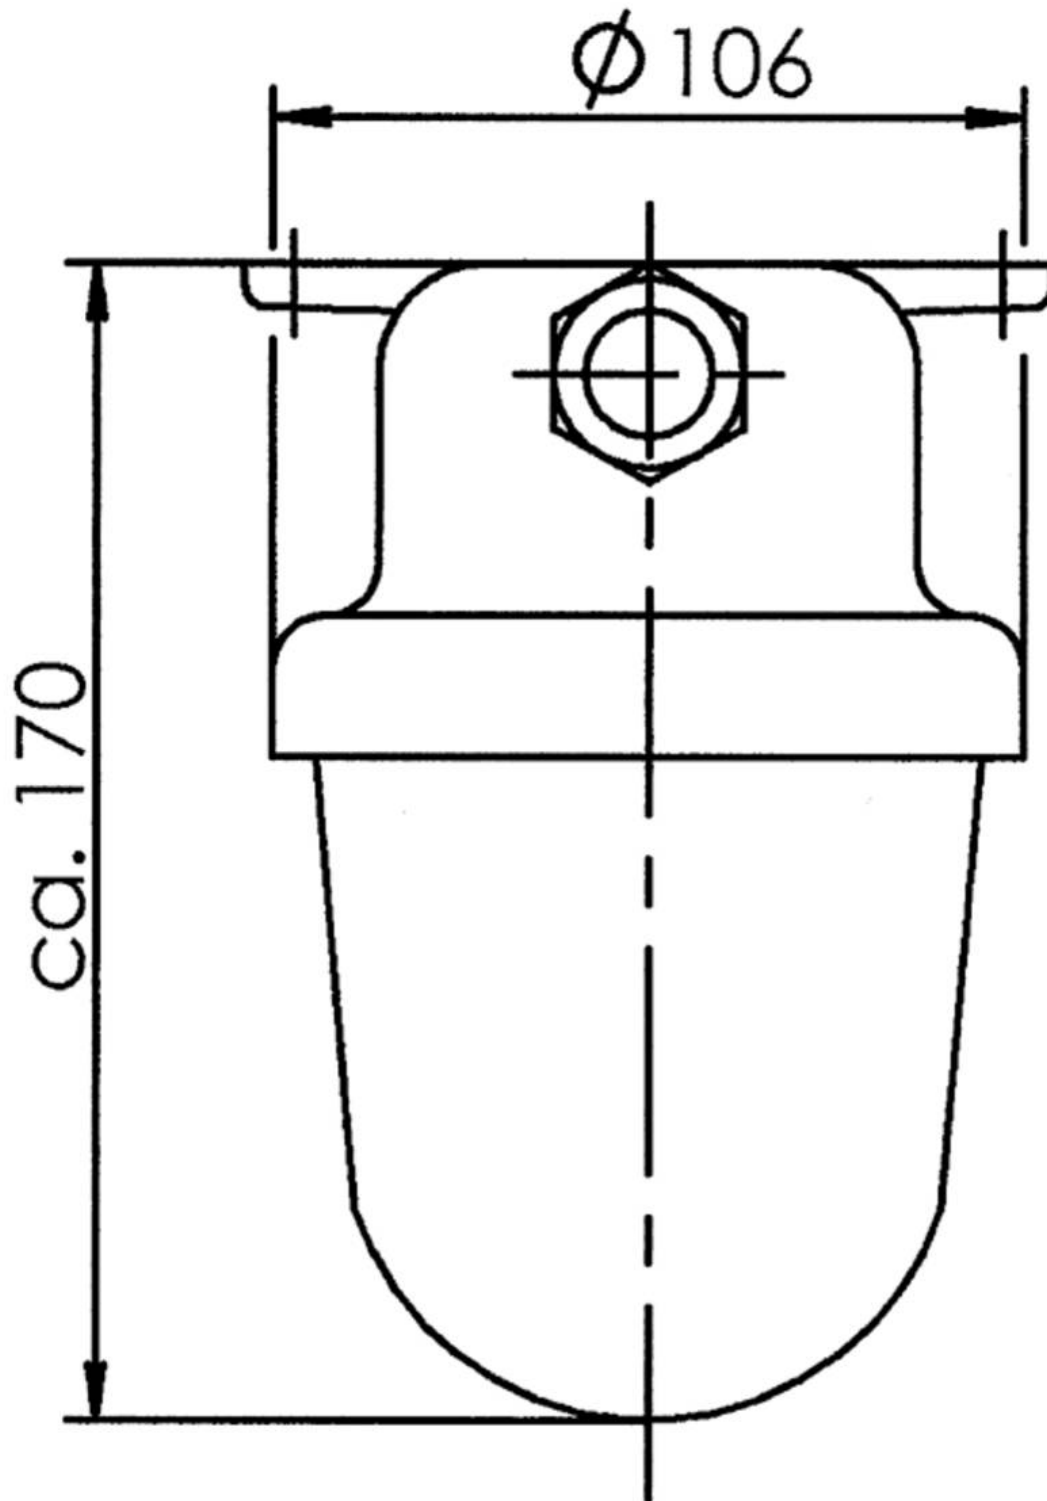

Your Contact:

WISKA Hoppmann GmbH

Kisdorfer Weg 28 · 24568 Kaltenkirchen · Germany

☎ +49-4191-508-0 · 📠 +49-4191-508-209

contact@wiska.de · www.wiska.com