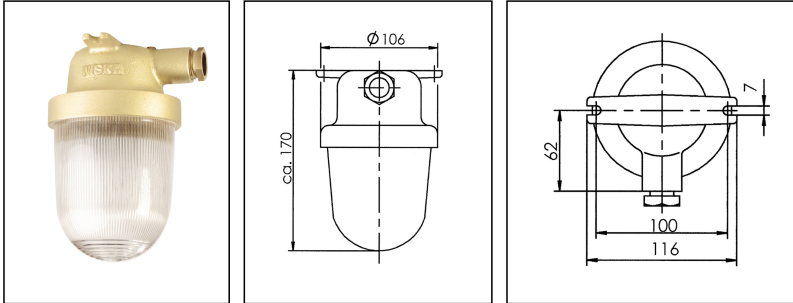

## 1131/CR/clear/oT/LED-M/5W-1xZ14

HNA standard light LED-M 5W, brass, cover clear without dropehole, IP56

Products may differ in size, colour and appearance to those shown. If you require further information or customisation, please contact us directly.

<b>WISKA-Order no.</b>	10110592
<b>Type</b>	1131/CR/clear/oT/LED-M/5W-1xZ14
<b>Material</b>	Brass
<b>Material globe/diffuser</b>	Polycarbonate
<b>Globe colour</b>	Clear
<b>Wattage</b>	5 W
<b>Voltage</b>	230 V
<b>Type of Voltage</b>	AC
<b>Protection class</b>	IP56
<b>Temp. range min</b>	-25 °C
<b>Temp. range max</b>	45 °C
<b>Lampholder</b>	LED-M
<b>Lamp</b>	LED
<b>Lamp</b>	included
<b>Colour temperature</b>	4000 K
<b>Luminous flux</b>	869 lm
<b>Light colour</b>	840 (cool white)
<b>Average lamp durability</b>	55000 h
<b>Type of cable gland</b>	M24x1,5 Z 14 / 12-14,5mm
<b>Material cable gland</b>	Brass
<b>Using for cable gland</b>	
<b>Type of cable</b>	armoured
<b>Ø cable diameter min</b>	12 mm
<b>Ø cable diameter max</b>	14,5 mm
<b>Mounting</b>	Surface mounting, Upside down, Ceiling