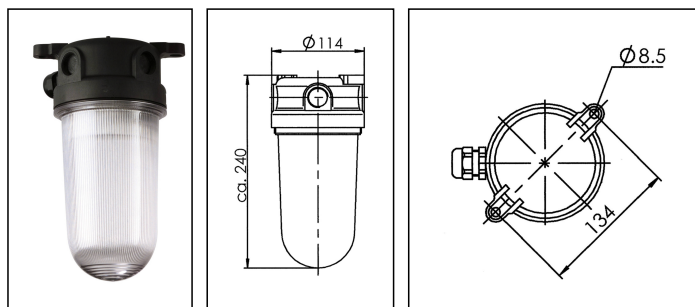

2000/LED-M/clear/5W

Multi purpose luminare LowTemp IP68, plastic, LED-module 5W, Cover clear

Products may differ in size, colour and appearance to those shown. If you require further information or customisation, please contact us directly.

WISKA-Order no.	10110593
Type	2000/LED-M/clear/5W
Material	PBT
Material globe/diffuser	Polycarbonate
Globe colour	Clear
Power[^]	1 x 5 W
Wattage	5 W
Voltage	230 V
Protection class	IP68
Temp. range min	-20 °C
Temp. range max	45 °C
Lampholder	LED-M
Lamp	LED
Lamp	included
Colour temperature	4000 K
Luminous flux	869 lm
Light colour	840 (cool white)
Average lamp durability	55000 h
Material cable gland	Polyamide
Type of cable gland	ESKV 20 PLUS / 7,5-14mm
Using for cable gland	
Ø cable diameter min	7,5 mm
Ø cable diameter max	14 mm
External dimensions LxWxH	134x240mm
Weight	0,66 kg

Remarks:

- Multipurpose fixture made of impact and water resistant plastic
- protection class IP 68 (2 bar – 30 min)
- 2 cable glands M 20 (7,5 – 14mm) enclosed loose
- clear cover
- LED Light sources 5W 230V 840 mounted