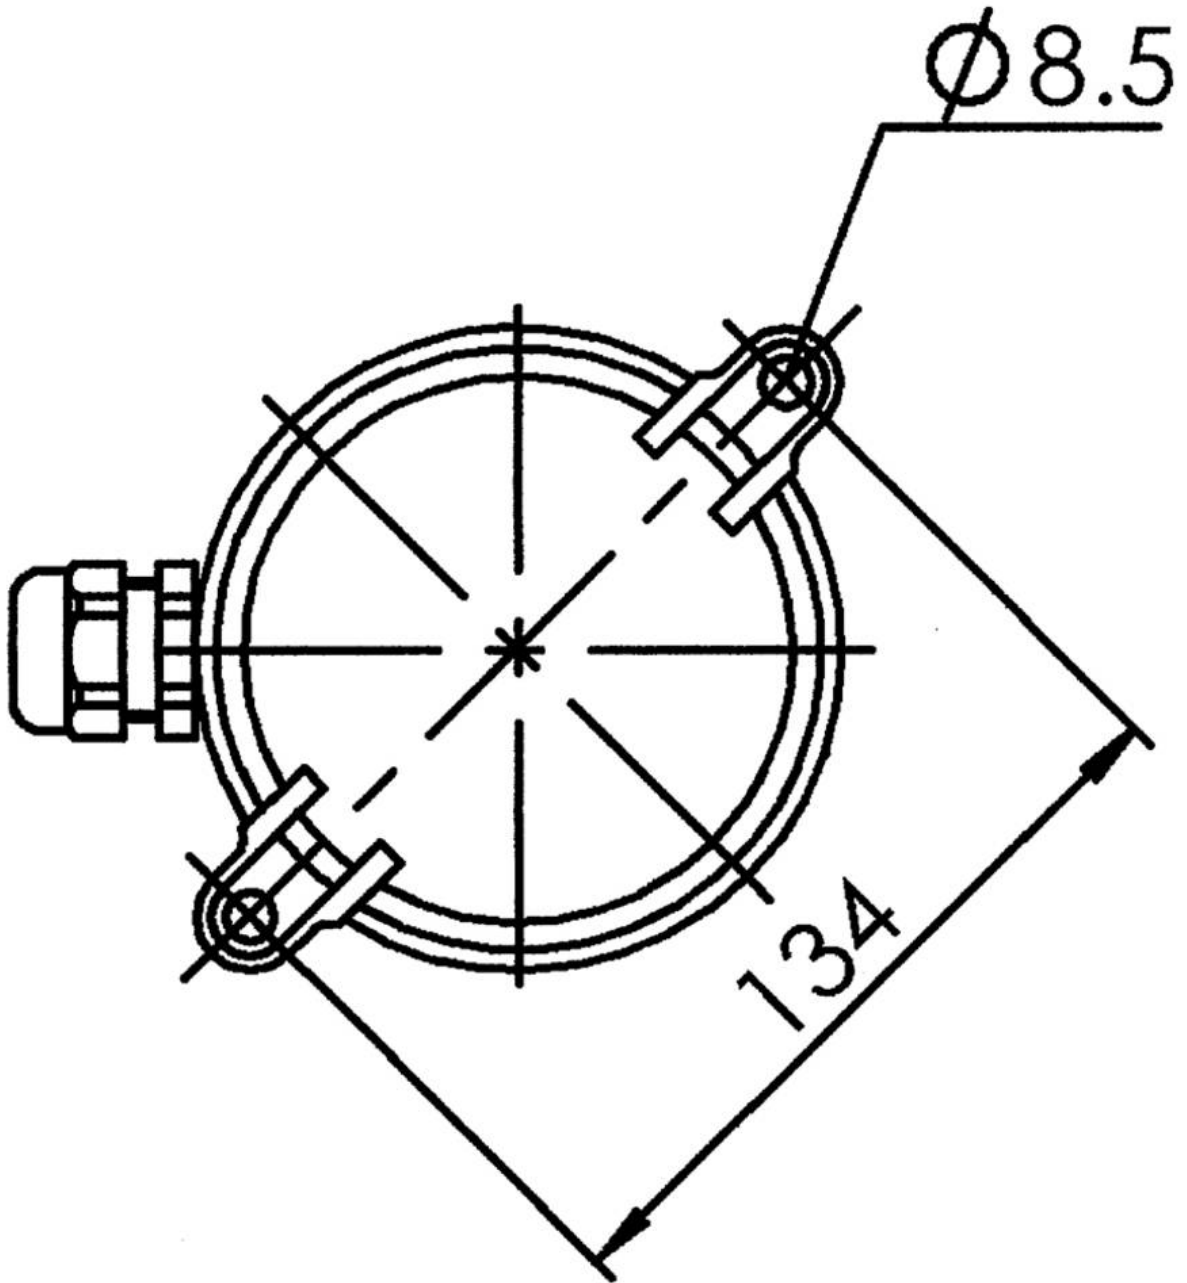

Your Contact:

WISKA Hoppmann GmbH

Kisdorfer Weg 28 · 24568 Kaltenkirchen · Germany

☎ +49-4191-508-0 · 📠 +49-4191-508-209

contact@wiska.de · www.wiska.com