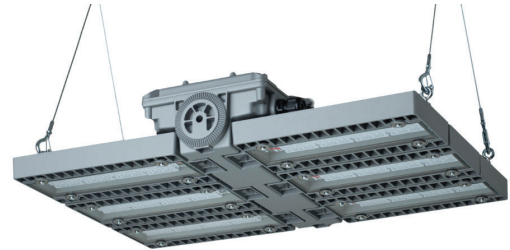

3 Lighting

6 Floodlights and high bay fittings for zone 1 and 21

2 ATEX high bay fitting e8825-LED series

As an alternative to the traditional high bay luminaires for large halls, we can propose this robust, highly efficient and extremely durable explosionproof LED luminaire.

The series e8825 is suitable for zone 1 and 21 and is equipped with 1 or 2 LED wings.

This series is available in multiple light levels, up to 31000 lumen. In option, this luminaire is also available for ambient temperatures of up to +55°C.

II 2 G Ex eb mb q IIC T4 Gb

II 2 D Ex tb IIIC T100°C Db

Zone 0	✗	Zone 20	✗
Zone 1	✓	Zone 21	✓
Zone 2	✓	Zone 22	✓

IBEXU20ATEX1117